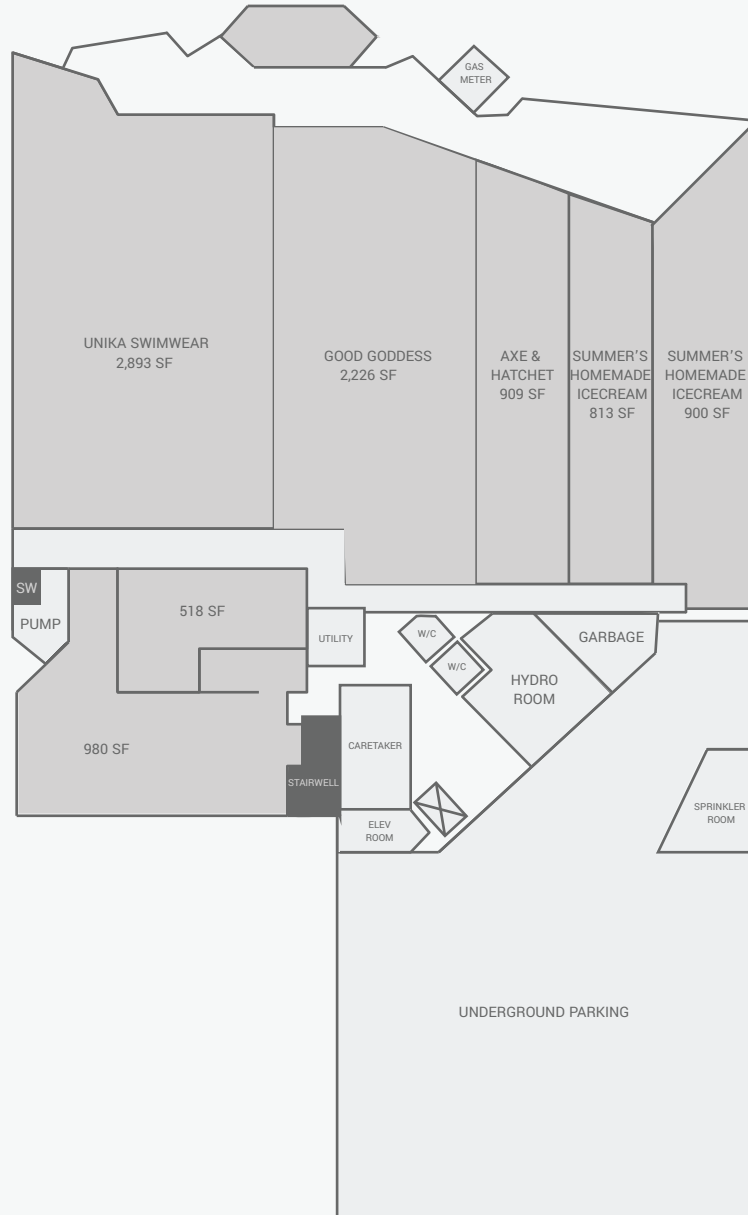

101 Yorkville Avenue

101 Yorkville Avenue, Toronto, ON

The sole-purpose of this site plan is to identify the approximate location and size of the buildings. It is intended for use as a reference only and is subject to change at any time at the sole discretion of the owner.

« Le seul objectif de ce plan de site est d'identifier l'emplacement et les dimensions approximatifs des bâtiments. Il est destiné à être utilisé comme un outil de référence uniquement et est susceptible de changer à tout moment à la seule discrétion du propriétaire. »

REVISED
SEPT 2021

101 Yorkville Avenue

101 Yorkville Avenue, Toronto, ON

The sole purpose of this site plan is to identify the approximate location and size of the buildings. It is intended for use as a reference only and is subject to change at any time at the sole discretion of the owner.