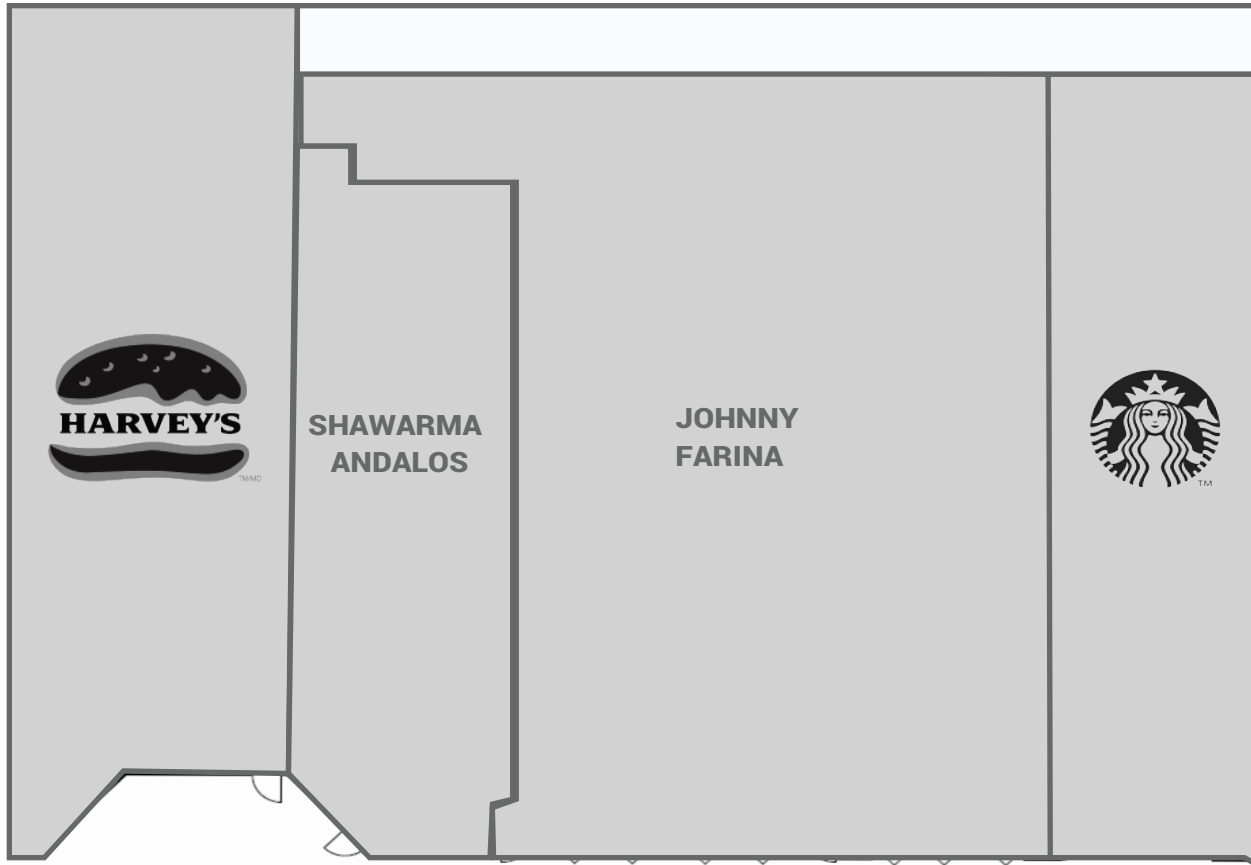

216 Elgin Street

216 Elgin St, Ottawa, ON

1,872 SF

ELGIN STREET

LISGAR STREET

WALK SCORE

99%

TRANSIT SCORE

98%

The sole-purpose of this site plan is to identify the approximate location and size of the buildings. It is intended for use as a reference only and is subject to change at any time at the sole discretion of the owner.