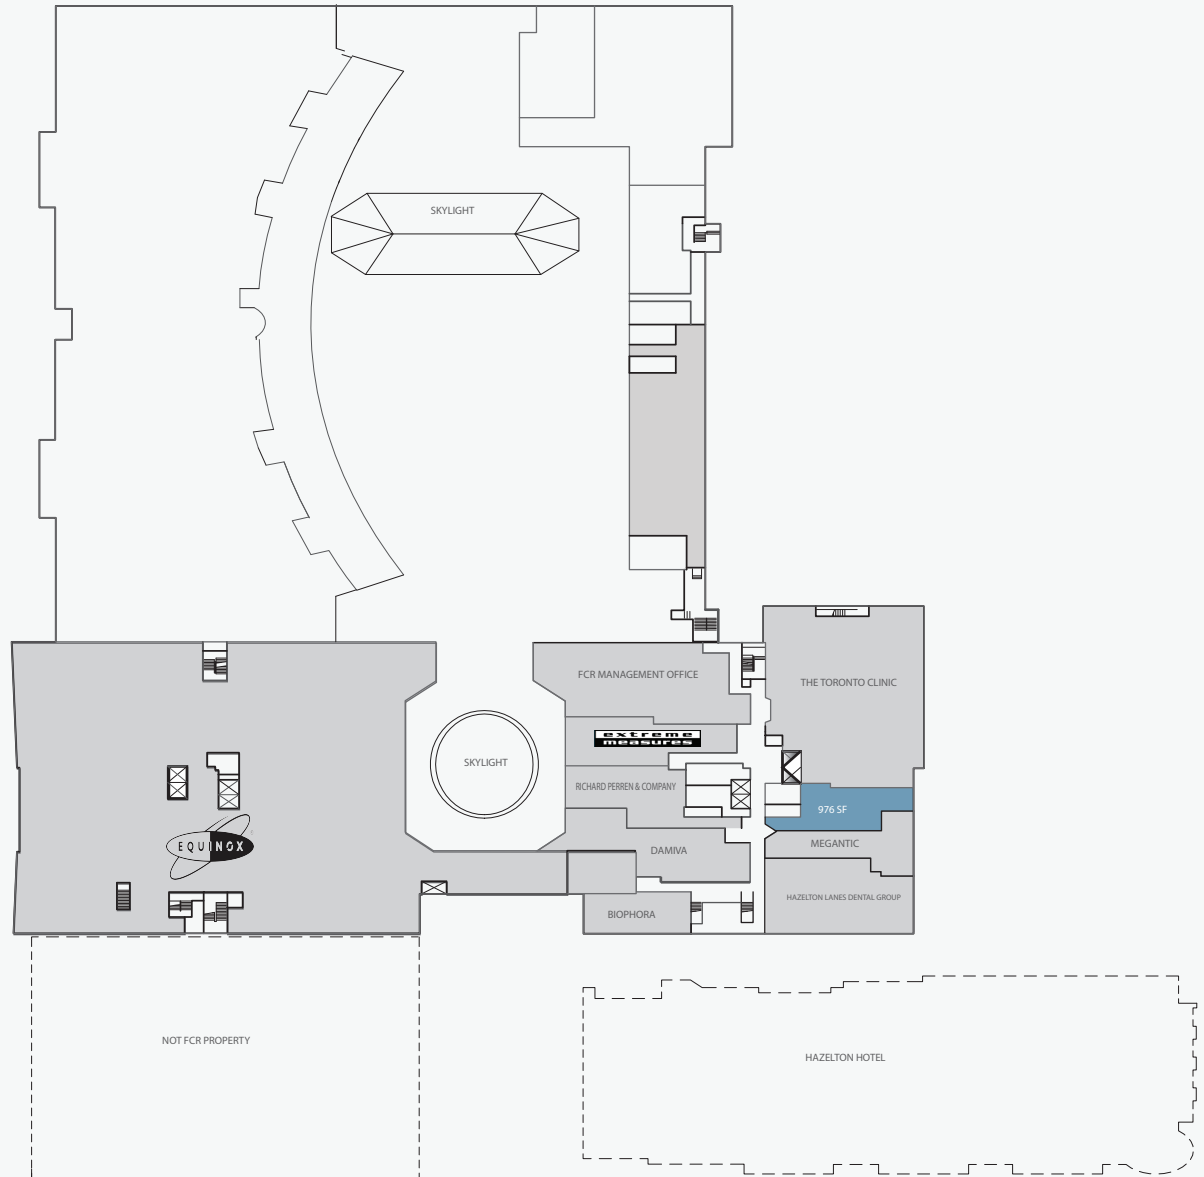

# Yorkville Village

55 & 87 Avenue Road, Toronto, ON

The sole-purpose of this site plan is to identify the approximate location and size of the buildings. It is intended for use as a reference only and is subject to change at any time at the sole discretion of the owner.

Le présent plan de situation a pour seul but de présenter l'emplacement et les dimensions approximatifs des immeubles. Il est destiné exclusivement à servir de référence et peut être modifié à tout moment à la seule appréciation du propriétaire.

## SECOND LEVEL

The sole-purpose of this site plan is to identify the approximate location and size of the buildings. It is intended for use as a reference only and is subject to change at any time at the sole discretion of the owner.